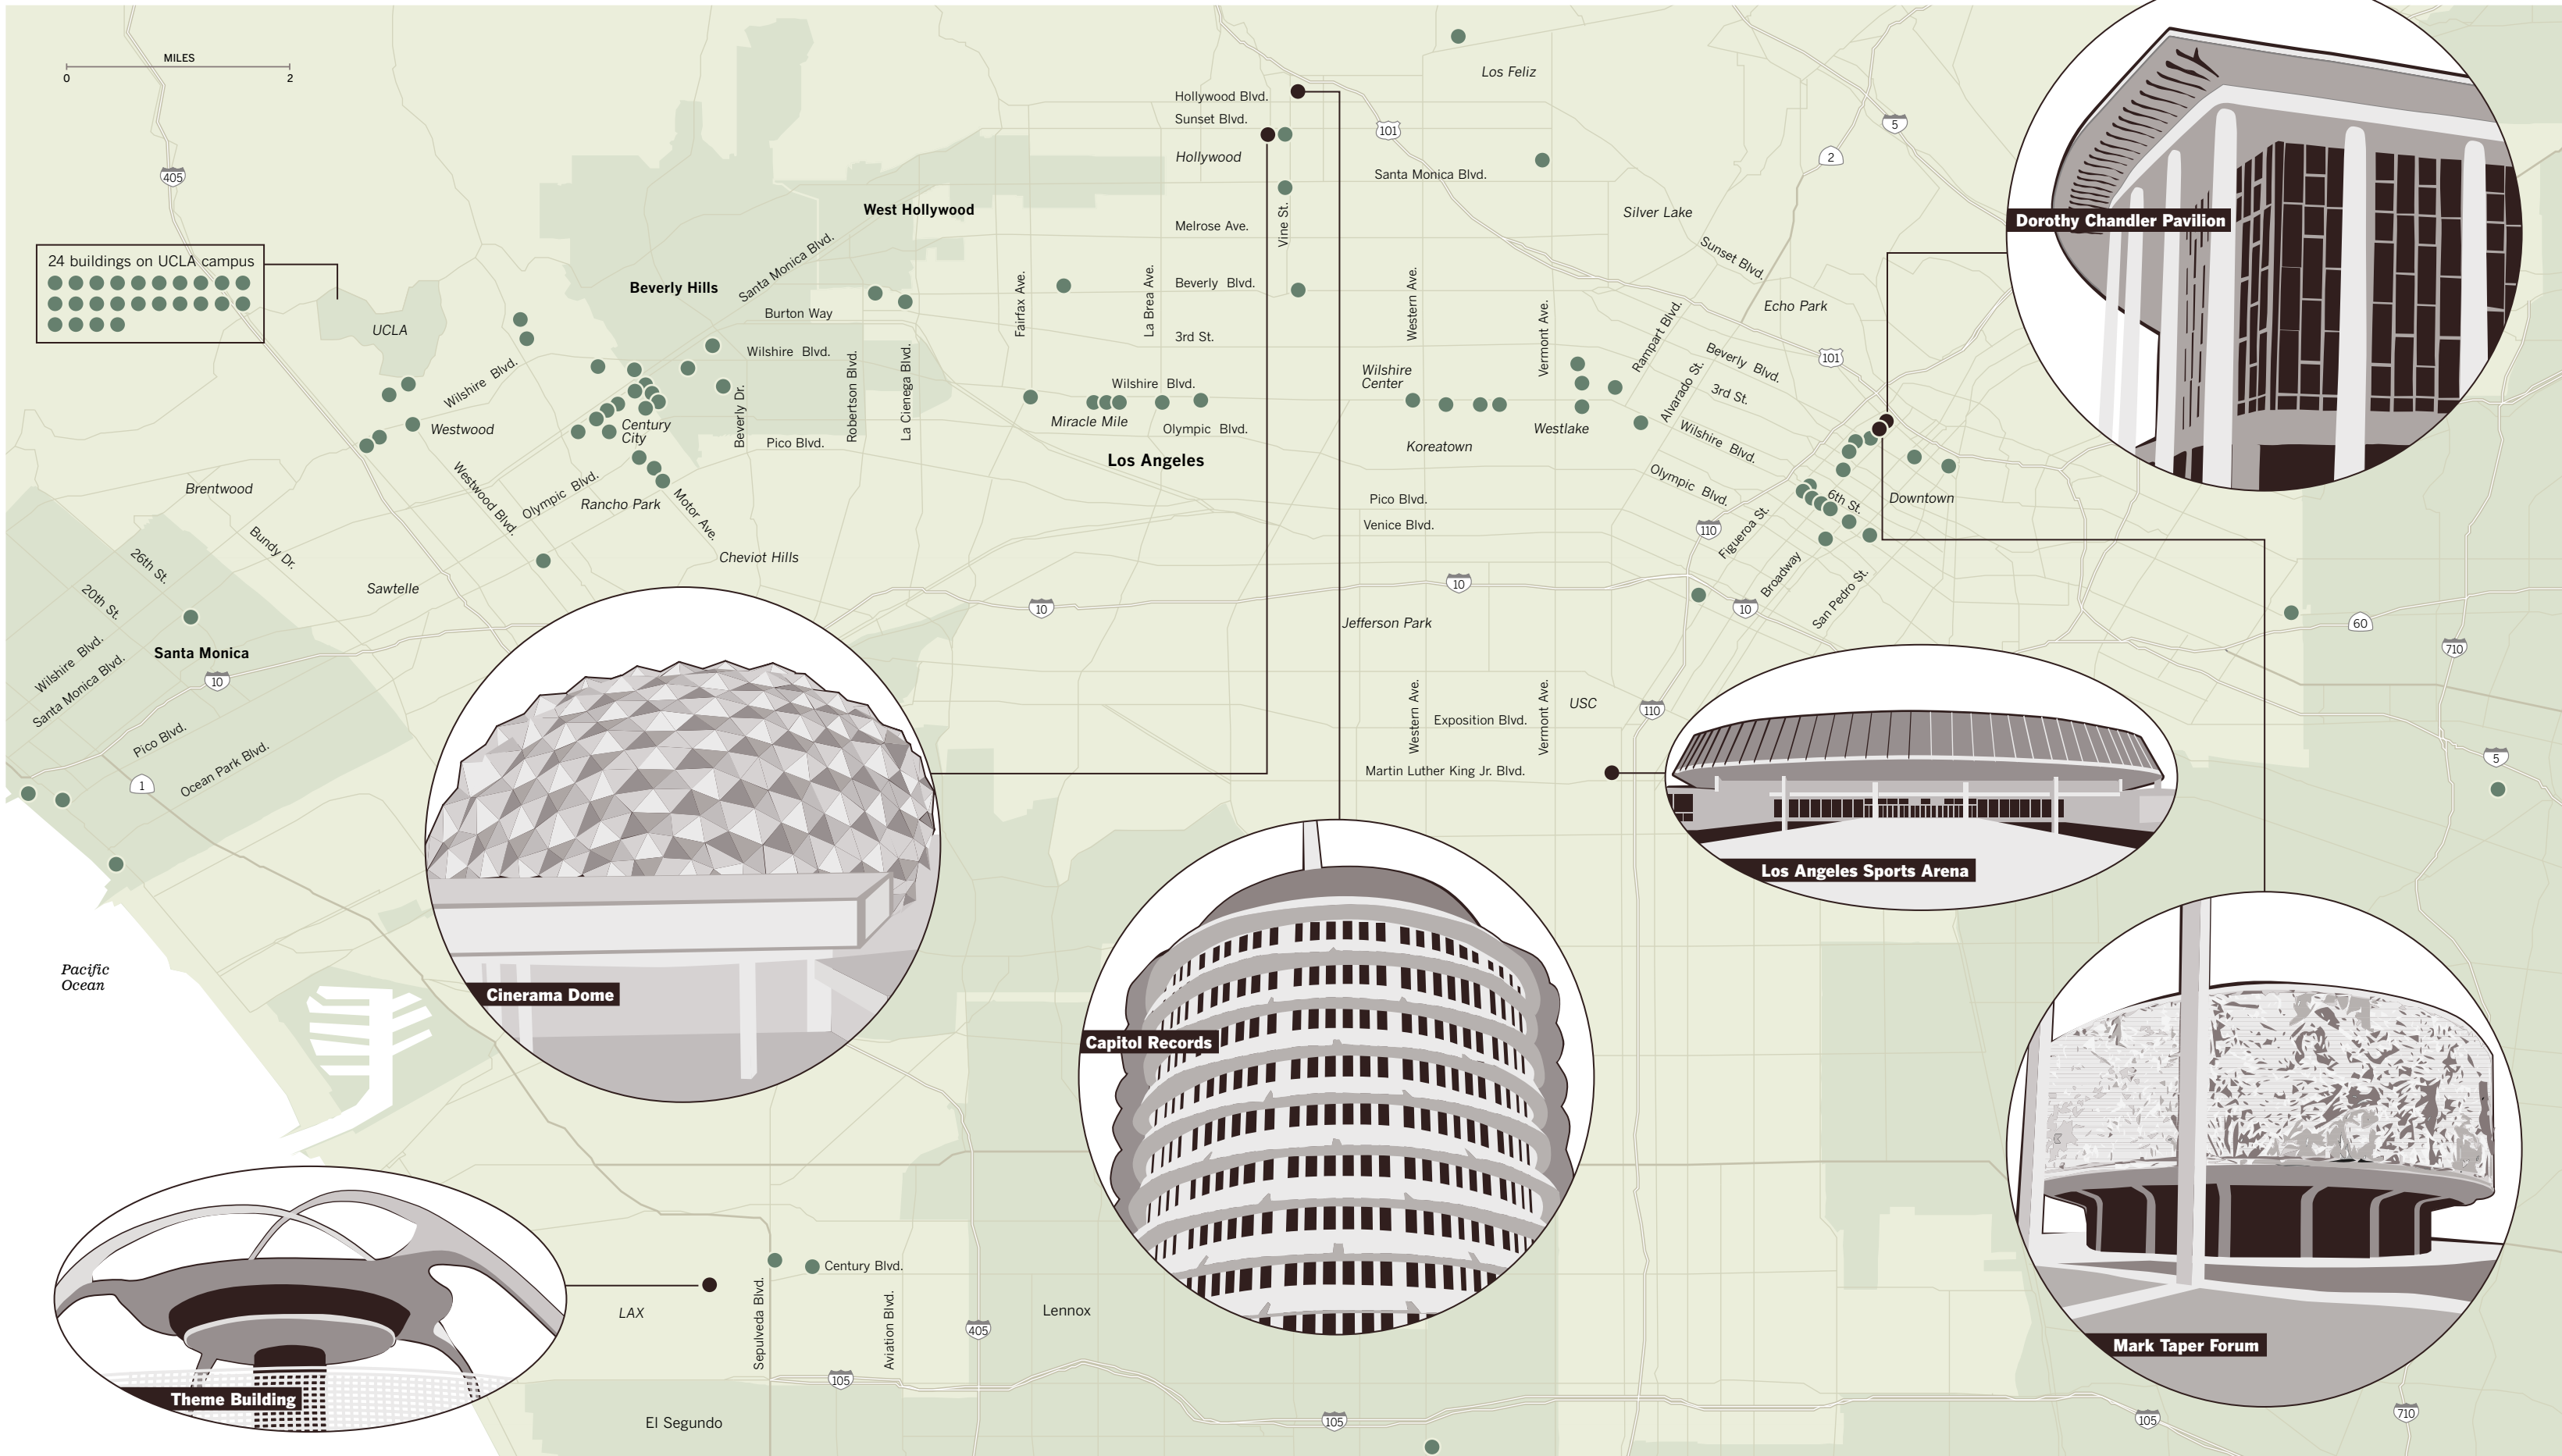

Becket: Here, there, everywhere

In an architectural career that covered more than 35 years before his death in 1969, Welton Becket played a dominant role in defining the cityscape of post-

war Los Angeles. This map charts Becket's wide-ranging influence. For a more complete list see the Web site www.calendarlive.com/becket.

● Buildings by Welton Becket and Associates

24 buildings on UCLA campus

Dorothy Chandler Pavilion

Cinerama Dome

Capitol Records

Los Angeles Sports Arena

Mark Taper Forum

Theme Building

Sources: Los Angeles Conservancy; "Total Design"